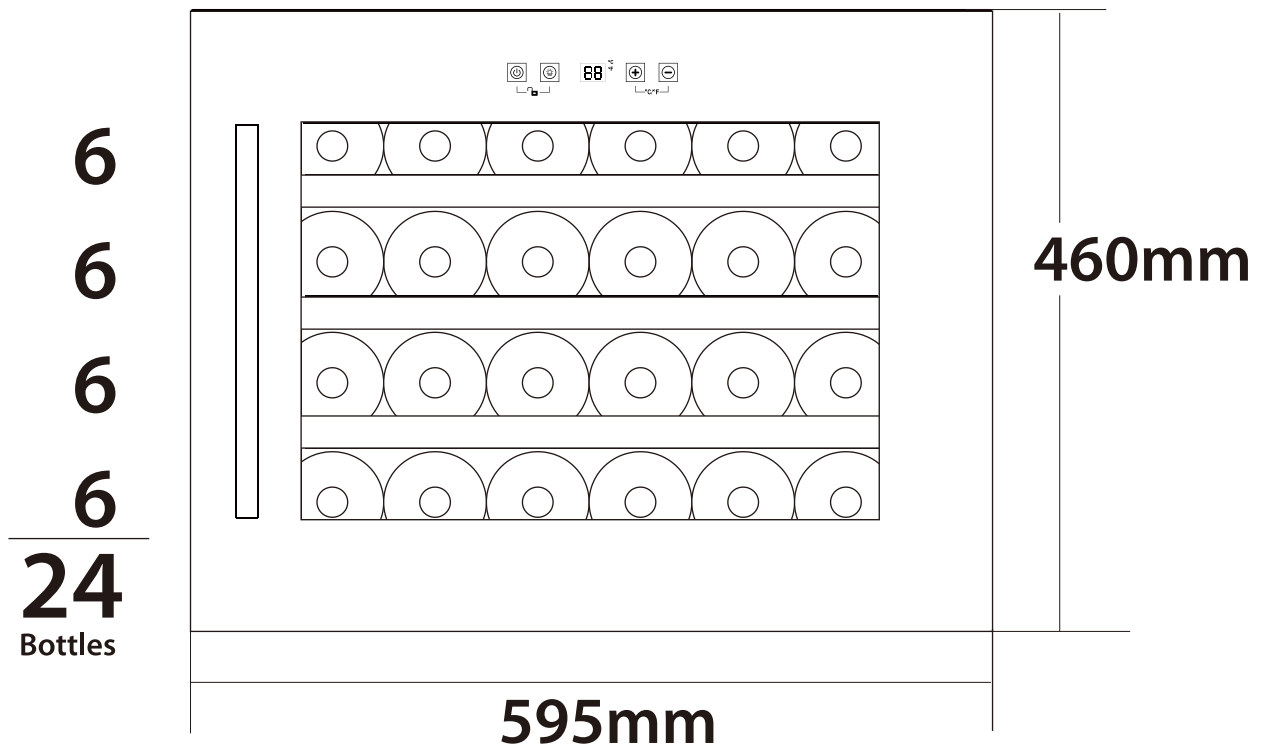

# Bottles Loading Drawing

----BI-56

## Bordeaux 760ml